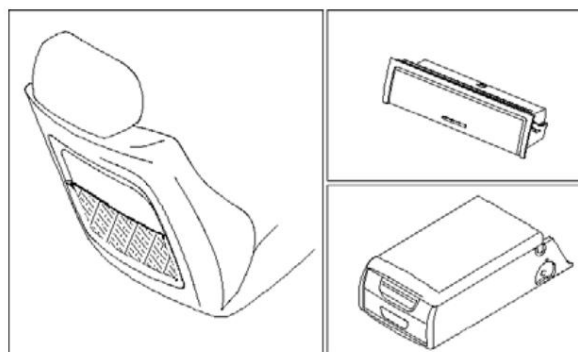

Original BMW storage package (SA 493) for BMW 3 Series (E46)

Product description The storage package includes various components that specifically improve the comfort of the vehicle occupants.

In detail: