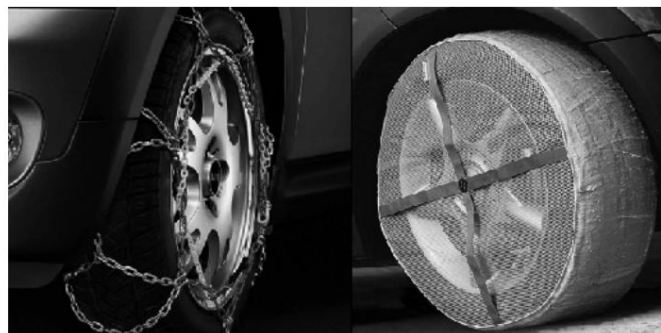

Complete winter wheels and snow chains MINI (F56)

Snow chains

Details

- The Comfort snow chains ensure **improved traction** on snowy or icy roads and make the MINI is winterproof.
- Whether in mud or snow - **improve the starting aids the starting behavior** of the MINI.

Cross selling

The following products are suitable for winter wheels especially for cross selling:

- Snow chain system Rud-Matic
- Start-up assistance
- MINI rim cleaner with rim brush

Comfort snow chain and directions
Pictured on R56 rim!

Part number

designation	Availability/	Part number
Rud-Matic snow chain system	since 02/2014	36 11 0 140 042
Start-up assistance	since 02/2014	36 11 0 154 477