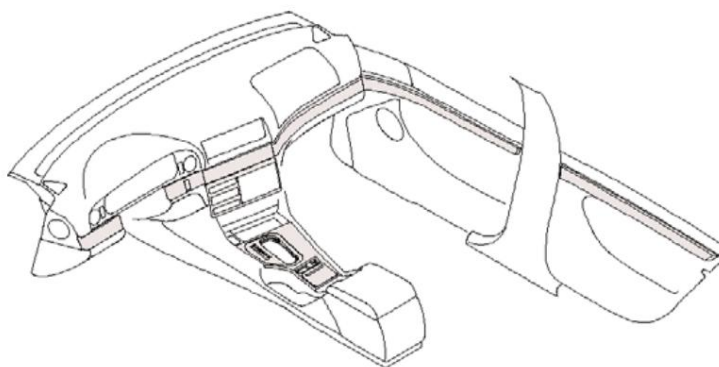

Product information

Original BMW interior trim strips Titan Line for the BMW 5 Series (E39)

Product description

The interior of the vehicle is specifically designed with the Titan-Line decorative panels and a modern, subtle accent is set.

The interior trim strips are included as standard on the M5 (E39).

Availability

immediately

Installation

time approx. 90 minutes

Installation

instructions None, as the procedure for removing or installing the interior trim strips can be found in the current repair instructions.

scope of delivery

HG 51 vehicle equipment FG 95
SAZ retrofitting illustration no.
51_4204

Designation/Model E39	part number	UPE/Rebate	
		TO THE without VAT	EUR
Link links			
Zierblende links	51 45 2 694 095 51	36,21/D	18,51/D
Decorative panel middle part left	45 2 695 567 51 45 2	36,21/D	18,51/D
Decorative panel middle part left	694 101	36,21/D	18,51/D
<small>only suitable for cruise control up to 09/97, only suitable for tire pressure control system from 09/97</small>			
Center decorative panel	51 45 2 694 103	47,24/D	21,60/D
Decorative panel on the right	51 45 2 694 098	62,07/D	31,74/D
Front left door trim strip	51 41 2 694 091	67,24/D	34,38/D
Front right door trim	51 41 2 694 092	67,24/D	34,38/D
Rear left door trim strip	51 42 2 694 093	67,24/D	34,38/D
Rear right door trim	51 42 2 694 094	67,24/D	34,38/D
Blende Table monitor	51 26 2 498 225	71,98/D	36,80/D
Center console insert	51 16 2 694 080	350,00/D	178,95/D
<small>additionally available:</small>			
Gear button leather with Titanium clasp, 5 gears	25 11 7 503 100	90,52/F	46,28/F